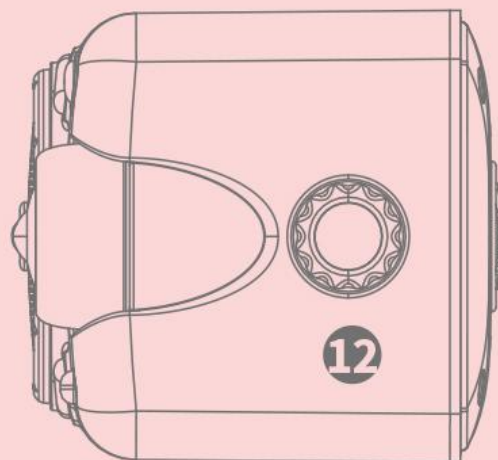

Battery voltage: 3.7V

Charging time:2.5-3hrs

Charging voltage: 5V/2A

Connection range: >5m

- 1** ON/OFF  
Press: Display battery level  
Hold: Power ON/OFF
- 2** TYPE-C charging port  
Please use a CCC certified  
5V/2A charger
- 3** Battery level indicator  
25%、50%、75%、100%  
battery levels.
- 4** FM antenna
- 5** Indicator  
Microphone is connected when the  
indicator show orange light.
- 6** TF card port  
MP3 files only, capacity support up to 128GB