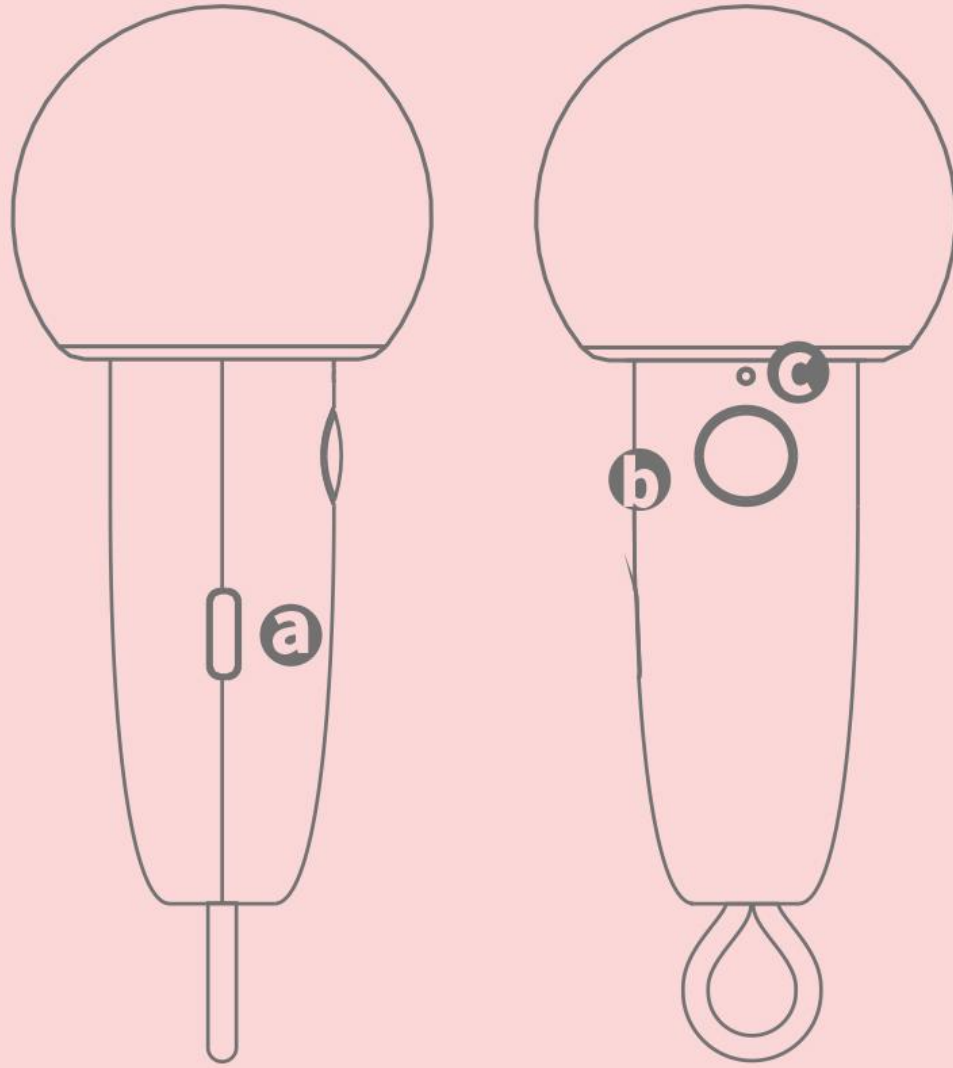

## FAIRY-KARA SPECIFICATION

Dimension: 43X 43 X 110mm

Weight: 32g

Signal to noise ratio: 70-15KHz

Sensitivity: -50 (+-3) dB

Playtime: ≥3hrs

(test conducted under moderate volume & song)

Battery capacity: 350mAh

- 7** Left button  
Press: Previous track  
Hold: Switch to previous folder  
(TF card mode only)
- 8** Right button  
Press: Next track  
Hold: Switch to next folder  
(TF card mode only)
- 9** Mode button  
Press: Change audio modes (Bluetooth/TF/Radio)  
Hold: Activate/Deactivate karaoke mode
- 10** Radio knob  
Adjust radio channels-FM radio mode only
- 11** Indicator  
Blue=Bluetooth Red=TF card Green=FM radio
- 12** Play/Volume knob  
Clockwise: Increase volume  
Counter clockwise: Decrease volume  
Press: Play/Pause/Mute radio  
Hold: Loop song(TF card mode only)