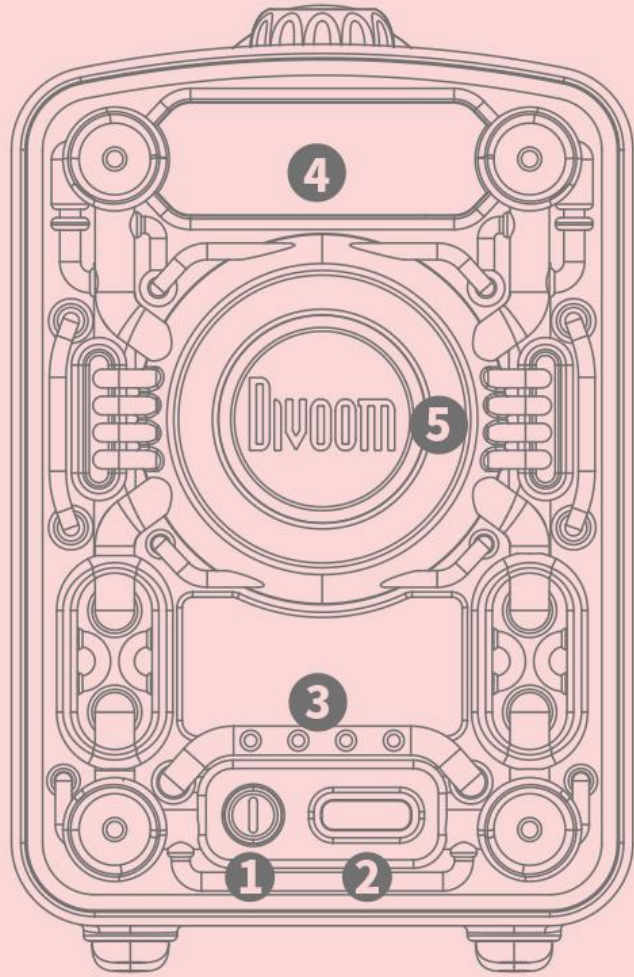

- **1** ON/OFF
  Press: Display battery level
  Hold: Power ON/OFF
- **2** TYPE-C charging port
  Please use a CCC certified
  5V/2A charger
- **3** Battery level indicator
  25%、50%、75%、100%
  battery levels.
- **4** FM antenna
- **5** Indicator
  Microphone is connected when the
  indicator show orange light.
- **6** TF card port
  MP3 files only, capacity support up to 128GB