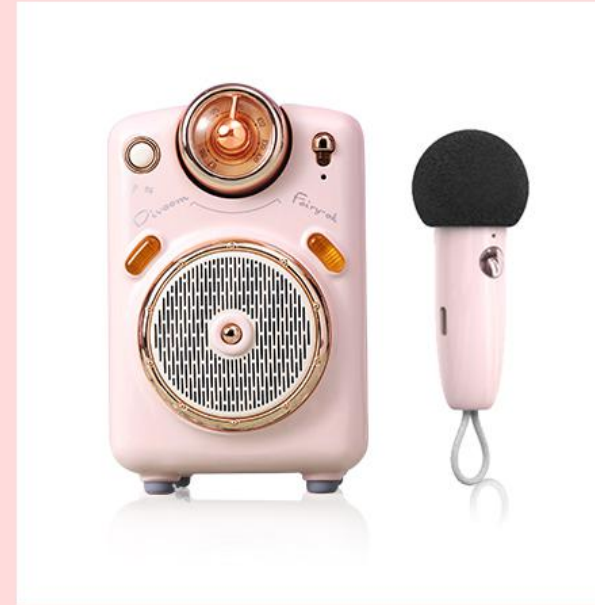

DIVOM FAIRY-OK MINI SPEAKER

- COMBINE SPEAKER AND VERSATILE MICROPHONE WITH GREAT SOUND
- CONNECT FAST AND SIMPLE VIA BLUETOOTH
- PORTABLE SIZE AND CONVENIENCE
- NICE PACKAGE FOR SELF-USE OR GIFTING