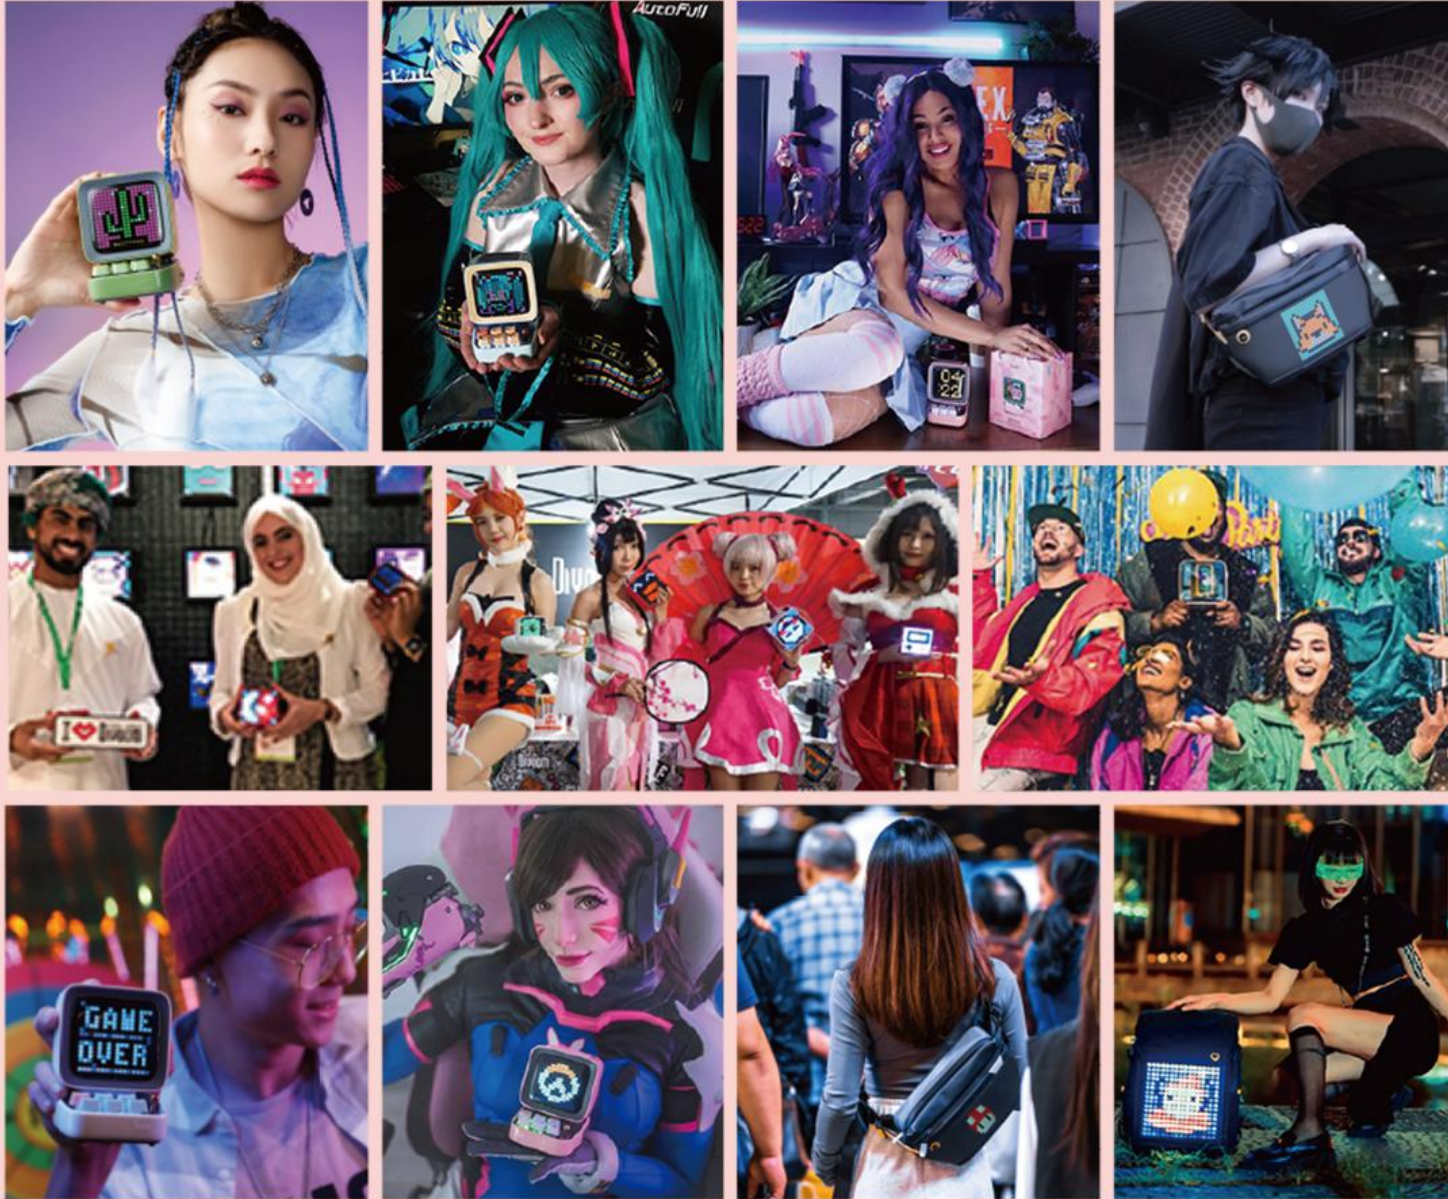

## 16 YEARS OF DEVOTION ON PERFECT AUDIO EXPERIENCE

- FOUNDED IN 2006
- POPULAR IN 60+ COUNTRIES
- 1.5 MILLION GLOBAL USERS
- PIXEL ART SPEAKER PIONEER
- 1 MILLION+ APP DOWNLOADS
- TOP 20 CHINESE CROSS-BORDER BRAND IN 2019