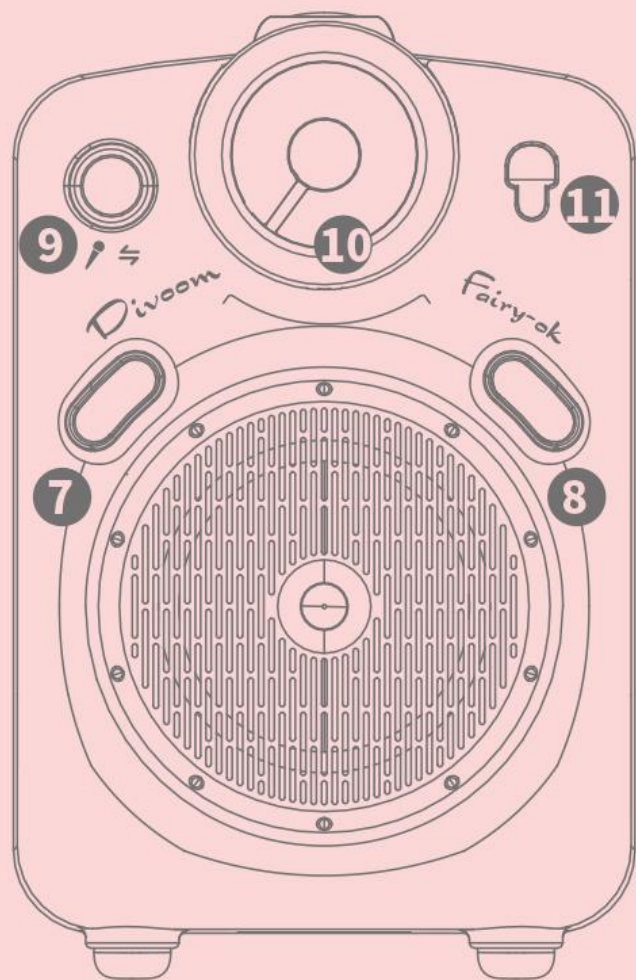

## FAIRY-KARA SPECIFICATION

Dimension: 43X 43 X 110mm

Weight: 32g

Signal to noise ratio: 70-15KHz

Sensitivity: -50 (+-3) dB

Playtime: ≥3hrs

(test conducted under moderate volume & song)

Battery capacity: 350mAh

Battery voltage: 3.7V

Charging time:2.5-3hrs

Charging voltage: 5V/2A

Connection range: >5m

- 1** ON/OFF  
Press: Display battery level  
Hold: Power ON/OFF
- 2** TYPE-C charging port  
Please use a CCC certified  
5V/2A charger
- 3** Battery level indicator  
25%、50%、75%、100%  
battery levels.
- 4** FM antenna
- 5** Indicator  
Microphone is connected when the  
indicator show orange light.
- 6** TF card port  
MP3 files only, capacity support up to 128GB