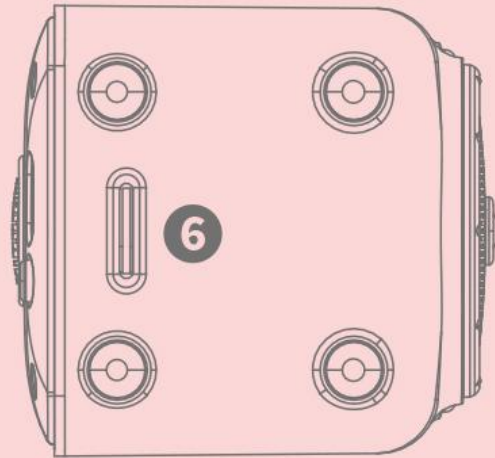

- **1** ON/OFF
  Press: Display battery level
  Hold: Power ON/OFF
- **2** TYPE-C charging port
  Please use a CCC certified
  5V/2A charger
- **3** Battery level indicator
  25%、50%、75%、100%
  battery levels.
- **4** FM antenna
- **5** Indicator
  Microphone is connected when the
  indicator show orange light.
- **6** TF card port
  MP3 files only, capacity support up to 128GB