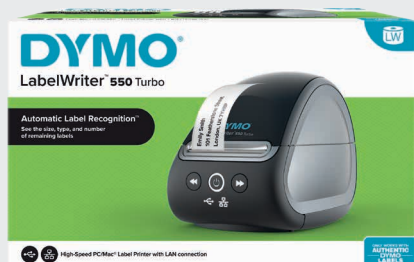

Pack Contents:

- LabelWriter 550 Turbo Label Printer
- Large Address Label Starter Roll (36mm x 89mm)
- Power Adapter
- Power Cable
- USB Cable
- Quick Start Guide
- 2 + 1 Year Limited Warranty**

MACHINE SPECIFICATIONS	
SKU Description	DY LW 550 TURBO PRINTER ANZ
SKU Number	2119730
UPC	9313139324468
Unit Dimensions	16 cm x 14 cm x 27 cm
Weight	1.3 kg
Compatibility	PC and Mac® via DYMO® Connect™ for Desktop Software
Connectivity	USB and LAN
Max Label Width	61 mm
Print Resolution	300 dpi
Printing Technology	Direct Thermal
Print Speed	90 labels/minute*
Barcode Printing	Yes
Power Source	Power Adapter
Country of Origin	China

* 4 line address label via USB connection
** +1 year if registered on the DYMO® website