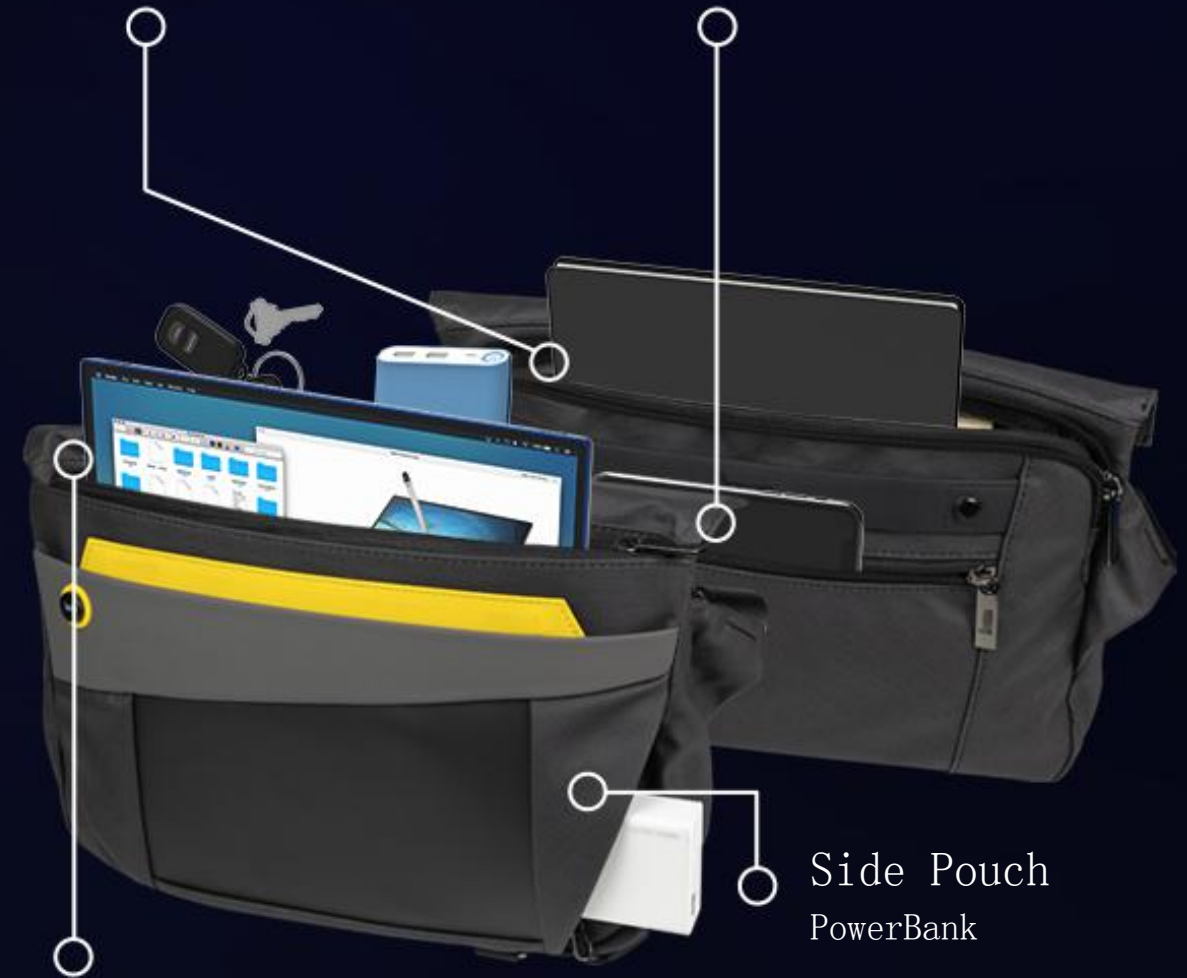

# Multiple Compartments

Pixoo-Slingbag-V interior Compartments:

- Front pouch
- Main Compartment
- Rear Pouch
- Side Pouch

Pixoo-Slingbag-V offers more room than original Pixoo-Slingbag for your daily essential, including the iPad (except 12.9" iPad Pro).

Just carry and go!

Main Compartment / Rear Pouch

Tablet, Notepad / Keys, Refreshments/snack

Front Pouch

Smartphone, Wallet, Coins, Glasses etc...

Side Pouch  
PowerBank